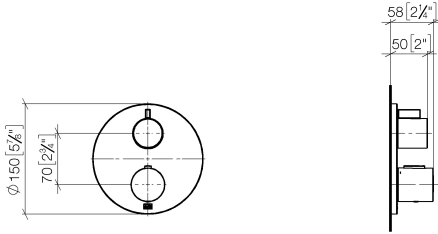

DORNBACHT YAMOU Concealed thermostat with one function volume control - Chrome

36 425 831

- cover plate Ø 150 mm
- temperature control handle with safety limit stop at 38°C
- hot water temperature limiter, can be preset
- WRAS

36 425 831
mm [inches]

Certificates

LGA_19385.

LGA_19384.

WRAS_1906098.

DORNBACHT YAMOU Concealed thermostat with one function volume control - Chrome

36 425 831

DORNBACHT YAMOU Concealed thermostat with one function volume control - Chrome